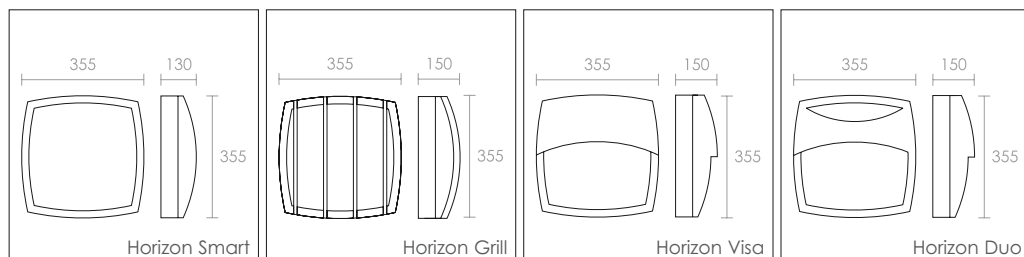

Material:

- Body: die-cast aluminium
- Lens: polycarbonate

Finish:

- Body: black, metallic grey
- Lens: opal

Horizon

Lamp type (Not supplied)	Ordering Code	
	High Frequency (HF)	Emergency (E3) (integral gear)
Horizon Smart		
1 x 28w TC-DD (GR10q)	OTHS 328/†	E3-OTHS 328/†
1 x 38w TC-DD (GR10q)	OTHS 338/†	E3-OTHS 338/†
Horizon Grill		
1 x 28w TC-DD (GR10q)	OTHG 328/†	E3-OTHG 328/†
1 x 38w TC-DD (GR10q)	OTHG 338/†	E3-OTHG 338/†
Horizon Visa		
1 x 28w TC-DD (GR10q)	OTHV 328/†	E3-OTHV 328/†
1 x 38w TC-DD (GR10q)	OTHV 338/†	E3-OTHV 338/†
Horizon Duo		
1 x 28w TC-DD (GR10q)	OTHD 328/†	E3-OTHD 328/†
1 x 38w TC-DD (GR10q)	OTHD 338/†	E3-OTHD 338/†