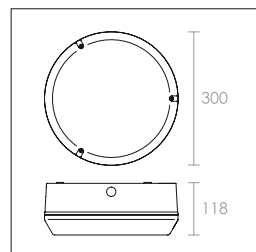

Material:

- Body: die-cast aluminium
- Lens: polycarbonate

Finish:

- Body: white
- Lens: prismatic

Conduit entry

5w TC-SE Courtesy Light (CRT) with D-tect

Kestrel

Ordering Code