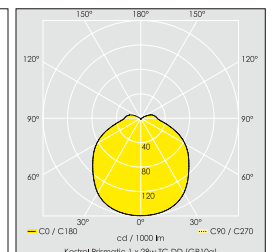

Material:

- Body: die-cast aluminium
- Lens: polycarbonate

Finish:

- Body: white
- Lens: prismatic

Conduit entry

5w TC-SE Courtesy Light (CRT) with D-tect

Kestrel

Ordering Code