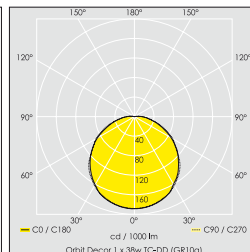

Material:

- Body: polycarbonate
- Trim: steel
- Lens: polycarbonate

Finish:

- Body: white
- Trim: white, chrome, satin silver or polished brass
- Lens: opal

Orbit Decor

Ordering Code

Lamp type (Not supplied)	White	Chrome	Satin silver	Polished brass
1 x 28w TC-DD (GR10q)	SCOD 4/28WH	SCOD 4/28CH	SCOD 4/28SS	SCOD 4/28PB
1 x 28w TC-DD (GR10q)	E3-SCOD 4/28WH	E3-SCOD 4/28CH	E3-SCOD 4/28SS	E3-SCOD 4/28PB
1 x 38w TC-DD (GR10q)	SCOD 4/38WH	SCOD 4/38CH	SCOD 4/38SS	SCOD 4/38PB
1 x 38w TC-DD (GR10q)	E3-SCOD 4/38WH	E3-SCOD 4/38CH	E3-SCOD 4/38SS	E3-SCOD 4/38PB
2 x 18w TC-DE (G24q2)	SCOD 4/218WH	SCOD 4/218CH	SCOD 4/218SS	SCOD 4/218PB
2 x 18w TC-DE (G24q2)	E3-SCOD 4/218WH	E3-SCOD 4/218CH	E3-SCOD 4/218SS	E3-SCOD 4/218PB