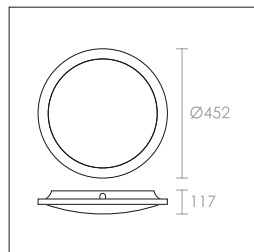

Chrome trim

Features:

- Low energy compact fluorescent light source
- High Frequency (HF) control gear ●●
- Wall or ceiling mounting
- Contemporary design
- Snap in trim and polycarbonate lens
- Besa box provision
- Suitable for 20mm conduit entry for side wiring

Material:

- Body: polycarbonate
- Trim: steel
- Lens: polycarbonate

Finish:

- Body: white
- Trim: white, chrome, satin silver or polished brass
- Lens: opal

Orbit Decor

Ordering Code

Lamp type (Not supplied)	White	Chrome	Satin silver	Polished brass
1 x 28w TC-DD (GR10q)	SCOD 4/28WH	SCOD 4/28CH	SCOD 4/28SS	SCOD 4/28PB
1 x 28w TC-DD (GR10q)	E3-SCOD 4/28WH	E3-SCOD 4/28CH	E3-SCOD 4/28SS	E3-SCOD 4/28PB
1 x 38w TC-DD (GR10q)	SCOD 4/38WH	SCOD 4/38CH	SCOD 4/38SS	SCOD 4/38PB
1 x 38w TC-DD (GR10q)	E3-SCOD 4/38WH	E3-SCOD 4/38CH	E3-SCOD 4/38SS	E3-SCOD 4/38PB
2 x 18w TC-DE (G24q2)	SCOD 4/218WH	SCOD 4/218CH	SCOD 4/218SS	SCOD 4/218PB
2 x 18w TC-DE (G24q2)	E3-SCOD 4/218WH	E3-SCOD 4/218CH	E3-SCOD 4/218SS	E3-SCOD 4/218PB