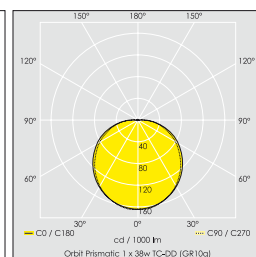

Orbit Prismatic

Lamp type (Not supplied)	Ordering Code		
	White	Chrome	Polished brass
1 x 28w TC-DD (GR10q)	SCOP 4/28WH	SCOP 4/28CH	SCOP 4/28PB
1 x 28w TC-DD (GR10q)	E3-SCOP 4/28WH	E3-SCOP 4/28CH	E3-SCOP 4/28PB
1 x 38w TC-DD (GR10q)	SCOP 4/38WH	SCOP 4/38CH	SCOP 4/38PB
1 x 38w TC-DD (GR10q)	E3-SCOP 4/38WH	E3-SCOP 4/38CH	E3-SCOP 4/38PB
2 x 18w TC-DE (G24q2)	SCOP 4/218WH	SCOP 4/218CH	SCOP 4/218PB
2 x 18w TC-DE (G24q2)	E3-SCOP 4/218WH	E3-SCOP 4/218CH	E3-SCOP 4/218PB
Accessories	Ordering Code		
Semi-recessing housing kit	SCO SRK		