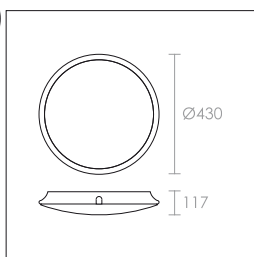

Material:

- Body: polycarbonate
- Lens: polycarbonate

Finish:

- Body: white
- Bezel: white, chrome or polished brass
- Lens: prismatic

These luminaires are designed to comply with EN 60598-1 (BS 4533:101) Emergency EN 60598.2.22 (BS 4533:102.22)

Orbit Prismatic

Lamp type (Not supplied)	Ordering Code		
	White	Chrome	Polished brass
1 x 28w TC-DD (GR10q)	SCOP 4/28WH	SCOP 4/28CH	SCOP 4/28PB
1 x 28w TC-DD (GR10q)	E3-SCOP 4/28WH	E3-SCOP 4/28CH	E3-SCOP 4/28PB
1 x 38w TC-DD (GR10q)	SCOP 4/38WH	SCOP 4/38CH	SCOP 4/38PB
1 x 38w TC-DD (GR10q)	E3-SCOP 4/38WH	E3-SCOP 4/38CH	E3-SCOP 4/38PB
2 x 18w TC-DE (G24q2)	SCOP 4/218WH	SCOP 4/218CH	SCOP 4/218PB
2 x 18w TC-DE (G24q2)	E3-SCOP 4/218WH	E3-SCOP 4/218CH	E3-SCOP 4/218PB
Accessories	Ordering Code		
Semi-recessing housing kit	SCO SRK		