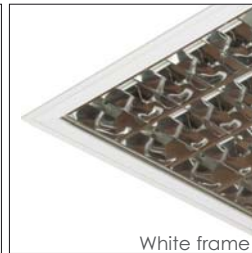

Bia T5, recessed IP54 or IP65 high frequency fluorescent modular luminaire, designed for narrow/wide (15/25mm) 'T' grid systems and plasterboard ceilings. Features smooth rigid aluminum frame with single lever opening system for easy installation/maintenance. Ideal for clean rooms, pharmaceutical, healthcare, laboratories, food preparation areas etc.

Parabolic louvre with anodised frame

Features:

- Twin, triple or quad T5 high efficiency (HE) or high output (HO) linear fluorescent light sources
- High Frequency (HF) control gear ●●
- Lever opening lens (no tools required)
 - Retained via suspension straps
- Recessed ceiling mounting (only shallow 75mm void depth required)
- Suitable for narrow/wide (15/25mm) 'T' grid ceiling systems
- Side brackets included for plasterboard ceilings

Lever opening lens

White frame

Opal lens

Prismatic lens

Options:

- IP65/65 (dust tight & water jet proof)
- IP54/54 (dust proof & water splash proof)
- Polished aluminium parabolic louvre
- Polycarbonate opal lens (PMMA available on request)
- Polycarbonate prismatic lens (PMMA available on request)
- White rigid aluminum frame (will not flex)
- Anodised rigid aluminum frame (will not flex)
- Integral 3hr. maintained emergency version available (E3) ●●
Prefix ordering code E3- (e.g. FRBL 228/IP54WH)
- Dimming versions available

† Suffix frame colour code: WH - white, AN - anodised (e.g. FRBL 228/IP54WH)