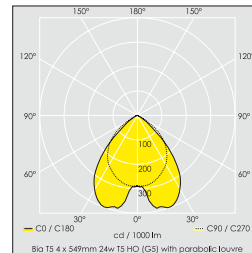

Bia T5, recessed IP54 or IP65 high frequency fluorescent modular luminaire, designed for narrow/wide (15/25mm) 'T' grid systems and plasterboard ceilings. Features smooth rigid aluminum frame with single lever opening system for easy installation/maintenance. Ideal for clean rooms, pharmaceutical, healthcare, laboratories, food preparation areas etc.

Parabolic louvre with anodised frame

Features:

- Twin, triple or quad T5 high efficiency (HE) or high output (HO) linear fluorescent light sources
- High Frequency (HF) control gear ●●
- Lever opening lens (no tools required)
 - Retained via suspension straps
- Recessed ceiling mounting (only shallow 75mm void depth required)
- Suitable for narrow/wide (15/25mm) 'T' grid ceiling systems
- Side brackets included for plasterboard ceilings