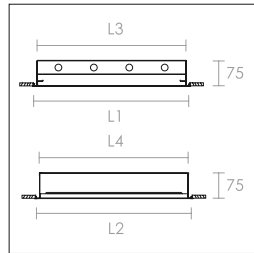

White frame