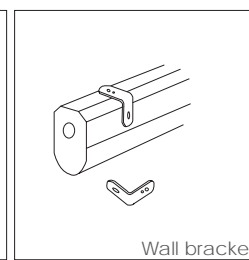

Opal lens

Reeded lens

Features:

- IP44 (resists dirt ingress & splash proof)
- Single T5 high efficiency (HE) or high output (HO) linear fluorescent light sources
- High Frequency (HF) control gear ●●
- Ceiling (surface/suspended or wall mounting)
- Suitable for continuous inline runs
- Quick/easy removable lens
- Corrosion resistant
- 2 x 20mm conduit entry for through wiring

Material:

- Body: extruded aluminium
- Lens: polycarbonate

Finish:

- Body: white (RAL 9010)
- Lens: opal or reeded

Wire suspension

Wall bracket

Jonopack SQ T5

Lamp type (Not supplied)	Length (L)	Fixing (FC)	Ordering Code			
			Opal lens	Emergency (E3) (integral gear)	Reeded lens	Emergency (E3) (integral gear)
1 x 549mm 14w T5 HE (G5)	600	536	AVR67O.014E		AVR67R.014E	
1 x 849mm 21w T5 HE (G5)	900	696	AVR67O.021E		AVR67R.021E	
1 x 1149mm 28w T5 HE (G5)	1200	916	AVR67O.028E	E3-AVR67O.028E	AVR67R.028E	E3-AVR67R.028E
1 x 1449mm 35w T5 HE (G5)	1500	1200	AVR67O.035E	E3-AVR67O.035E	AVR67R.035E	E3-AVR67R.035E
					AVR67R.024E	
					AVR67R.039E	
					AVR67R.054E	E3-AVR67R.054E
					AVR67R.049E	E3-AVR67R.049E

Accessories

	Ordering Code
Wire suspension set (2 pack)	AVL601
90° wall mounting bracket (2 pack)	AVL608

These luminaires are designed to comply with EN 60598-1 (BS 4533:101) Emergency EN 60598.2.22 (BS 4533:102.22)