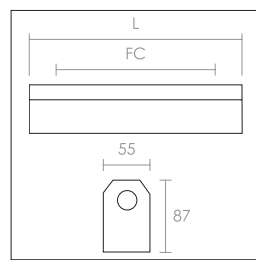

Material:

- Body: extruded aluminium
- Lens: polycarbonate

Finish:

- Body: white (RAL 9010)
- Lens: opal or reeded

Wire suspension

Wall bracket

Jonopack SQ T5

Lamp type (Not supplied)	Length (L)	Fixing (FC)	Ordering Code			
			Opal lens	Emergency (E3) (integral gear)	Reeded lens	Emergency (E3) (integral gear)
1 x 549mm 14w T5 HE (G5)	600	536	AVR67O.014E		AVR67R.014E	
1 x 849mm 21w T5 HE (G5)	900	696	AVR67O.021E		AVR67R.021E	
1 x 1149mm 28w T5 HE (G5)	1200	916	AVR67O.028E	E3-AVR67O.028E	AVR67R.028E	E3-AVR67R.028E
1 x 1449mm 35w T5 HE (G5)	1500	1200	AVR67O.035E	E3-AVR67O.035E	AVR67R.035E	E3-AVR67R.035E
					AVR67R.024E	
					AVR67R.039E	
					AVR67R.054E	E3-AVR67R.054E
					AVR67R.049E	E3-AVR67R.049E