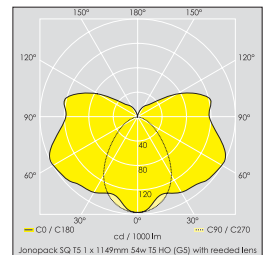

Material:

- Body: extruded aluminium
- Lens: polycarbonate

Finish:

- Body: white (RAL 9010)
- Lens: opal or reeded

Wire suspension

Wall bracket

Jonopack SQ T5

Lamp type (Not supplied)	Length (L)	Fixing (FC)	Ordering Code			
			Opal lens	Emergency (E3) (integral gear)	Reeded lens	Emergency (E3) (integral gear)
1 x 549mm 14w T5 HE (G5)	600	536	AVR67O.014E		AVR67R.014E	
1 x 849mm 21w T5 HE (G5)	900	696	AVR67O.021E		AVR67R.021E	
1 x 1149mm 28w T5 HE (G5)	1200	916	AVR67O.028E	E3-AVR67O.028E	AVR67R.028E	E3-AVR67R.028E
1 x 1449mm 35w T5 HE (G5)	1500	1200	AVR67O.035E	E3-AVR67O.035E	AVR67R.035E	E3-AVR67R.035E
					AVR67R.024E	
					AVR67R.039E	
					AVR67R.054E	E3-AVR67R.054E
					AVR67R.049E	E3-AVR67R.049E