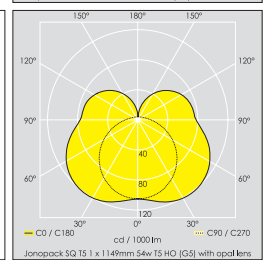

Material:

- Body: extruded aluminium
- Lens: polycarbonate

Finish:

- Body: white (RAL 9010)
- Lens: opal or reeded

Wire suspension

Wall bracket

Jonopack SQ T5

Lamp type (Not supplied)	Length (L)	Fixing (FC)	Ordering Code			
			Opal lens	Emergency (E3) (integral gear)	Reeded lens	Emergency (E3) (integral gear)
1 x 549mm 14w T5 HE (G5)	600	536	AVR67O.014E		AVR67R.014E	
1 x 849mm 21w T5 HE (G5)	900	696	AVR67O.021E		AVR67R.021E	
1 x 1149mm 28w T5 HE (G5)	1200	916	AVR67O.028E	E3-AVR67O.028E	AVR67R.028E	E3-AVR67R.028E
1 x 1449mm 35w T5 HE (G5)	1500	1200	AVR67O.035E	E3-AVR67O.035E	AVR67R.035E	E3-AVR67R.035E
					AVR67R.024E	
					AVR67R.039E	
					AVR67R.054E	E3-AVR67R.054E
					AVR67R.049E	E3-AVR67R.049E