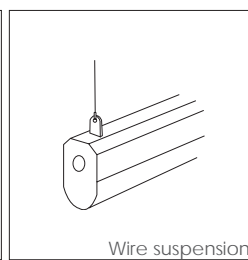

Material:

- Body: extruded aluminium
- Lens: polycarbonate

Finish:

- Body: white (RAL 9010)
- Lens: opal or reeded

Wire suspension

Wall bracket

Jonopack SQ T5

Lamp type (Not supplied)	Length (L)	Fixing (FC)	Ordering Code			
			Opal lens	Emergency (E3) (integral gear)	Reeded lens	Emergency (E3) (integral gear)
1 x 549mm 14w T5 HE (G5)	600	536	AVR67O.014E		AVR67R.014E	
1 x 849mm 21w T5 HE (G5)	900	696	AVR67O.021E		AVR67R.021E	
1 x 1149mm 28w T5 HE (G5)	1200	916	AVR67O.028E	E3-AVR67O.028E	AVR67R.028E	E3-AVR67R.028E
1 x 1449mm 35w T5 HE (G5)	1500	1200	AVR67O.035E	E3-AVR67O.035E	AVR67R.035E	E3-AVR67R.035E
					AVR67R.024E	
					AVR67R.039E	
					AVR67R.054E	E3-AVR67R.054E
					AVR67R.049E	E3-AVR67R.049E