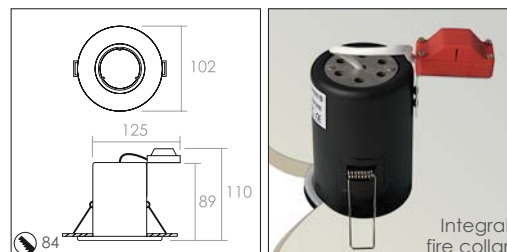

Mains Voltage Downlighters

Elios FT, mains voltage fire rated recessed tiltable downlighter, features an integral intumescent & acoustic fire collar. Several attractive bezel finishes available and is ideal for all types of internal display lighting applications.

Satin silver

Features:

- Mains voltage dichroic halogen light source
- Precise beam control
- Tilttable head
- Bayonet twist on/off inner trim
- Integral intumescent & acoustic fire collar
 - Complies with BS 476 (part 23) with 90 minute fire rating
 - Complies with Part E of the building regulations
- Easy to install via spring release ceiling retaining clips

Options:

- Choice of bezel finishes

Material:

- Bezel: die-cast aluminium

Finish:

- Bezel: white, chrome, polished brass, satin silver

Elios FT

Lamp type (Not supplied)	Ordering Code			
	White	Chrome	Polished brass	Satin silver
1 x 50w Q-PAR 16 (GU10)	MVE 50FT/WH	MVE 50FT/CH	MVE 50FT/PB	MVE 50FT/SS