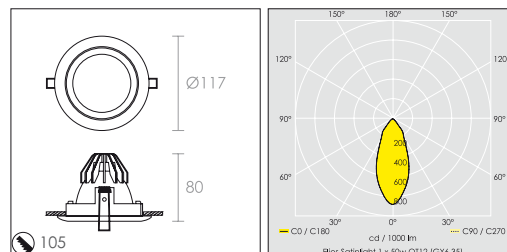

Elios Satinlight

Lamp type (Not supplied)	Ordering Code			
	White	Chrome	Satin silver	Polished brass
1 x 20-50w QT12 (GY6.35)	LVE 50CR/WH	LVE 50CR/CH	LVE 50CR/SS	LVE 50CR/PB

These luminaires are designed to comply with EN 60598-1 (BS 4533:101)