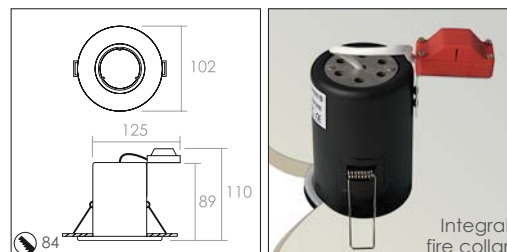

Elios FT, low voltage fire rated recessed tiltable downlighter, features an integral intumescent & acoustic fire collar. Several attractive bezel finishes available and is ideal for all types of internal display lighting applications.

Satin silver

Features:

- Low voltage 12v dichroic halogen light source
- Precise beam control
- Tilttable head
- Bayonet twist on/off inner trim
- Integral intumescent & acoustic fire collar
 - Complies with BS 476 (part 23) with 90 minute fire rating
 - Complies with Part E of the building regulations
- Easy to install via spring release ceiling retaining clips
- To be used in conjunction with electronic transformer (see data sheet X1/101)

Options:

- Choice of bezel finishes

Material:

- Bezel: die-cast aluminium

Finish:

- Bezel: white, chrome, polished brass, satin silver

Elios FT

Lamp type (Not supplied)	Ordering Code			
	White	Chrome	Polished brass	Satin silver
1 x 50w 12v QR-CB51 (GU5.3)	LVE 50FT/WH	LVE 50FT/CH	LVE 50FT/PB	LVE 50FT/SS